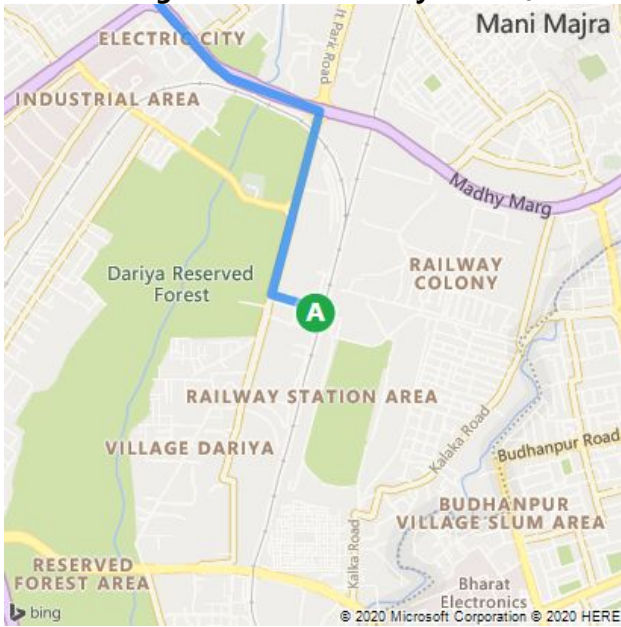

- A** Chandigarh Junction railway station, Daria, Chandigarh
- B** Best Homestay Centrally Located Chandigarh India B&B, House NO-136, Sector-18 A, 2nd (Top Floor), Near Christ Church Sector-18, Chandigarh 160018

15 min , 6.2 km
 Light traffic
 Via railway station Road, Madhya Marg

A Chandigarh Junction railway station

↑	1.	Leave (west)	14 m
↘	2.	Turn right	28 m
↙	3.	Turn left towards railway station Road / Relave Steshan Road	0.2 km
↘	4.	Turn right on to railway station Road / Relave Steshan Road	1.0 km
↙	5.	Turn left on to Madhya Marg / Madhy Marg ▲ Moderate Congestion	1.9 km
↻	6.	Pass through 3 roundabouts, remaining on Madhya Marg / Madhy Marg	1.8 km
↙	7.	Bear left on to service Road	0.3 km
↙	8.	Turn left	0.2 km
↘	9.	Turn right	0.2 km
↙	10.	Turn left	0.4 km
	11.	Arrive The last intersection is service Road If you reach Sector 18 Road, you've gone too far	

B Best Homestay Centrally Located Chandigarh India B&B

A Chandigarh Junction railway station, Dari...

B Best Homestay Centrally Located Chandig...

These directions are subject to the Microsoft® Service Agreement and are for informational purposes only. No guarantee is made regarding their completeness or accuracy. Construction projects, traffic, or other events may cause actual conditions to differ from these results. Map and traffic data © 2020 HERE™.