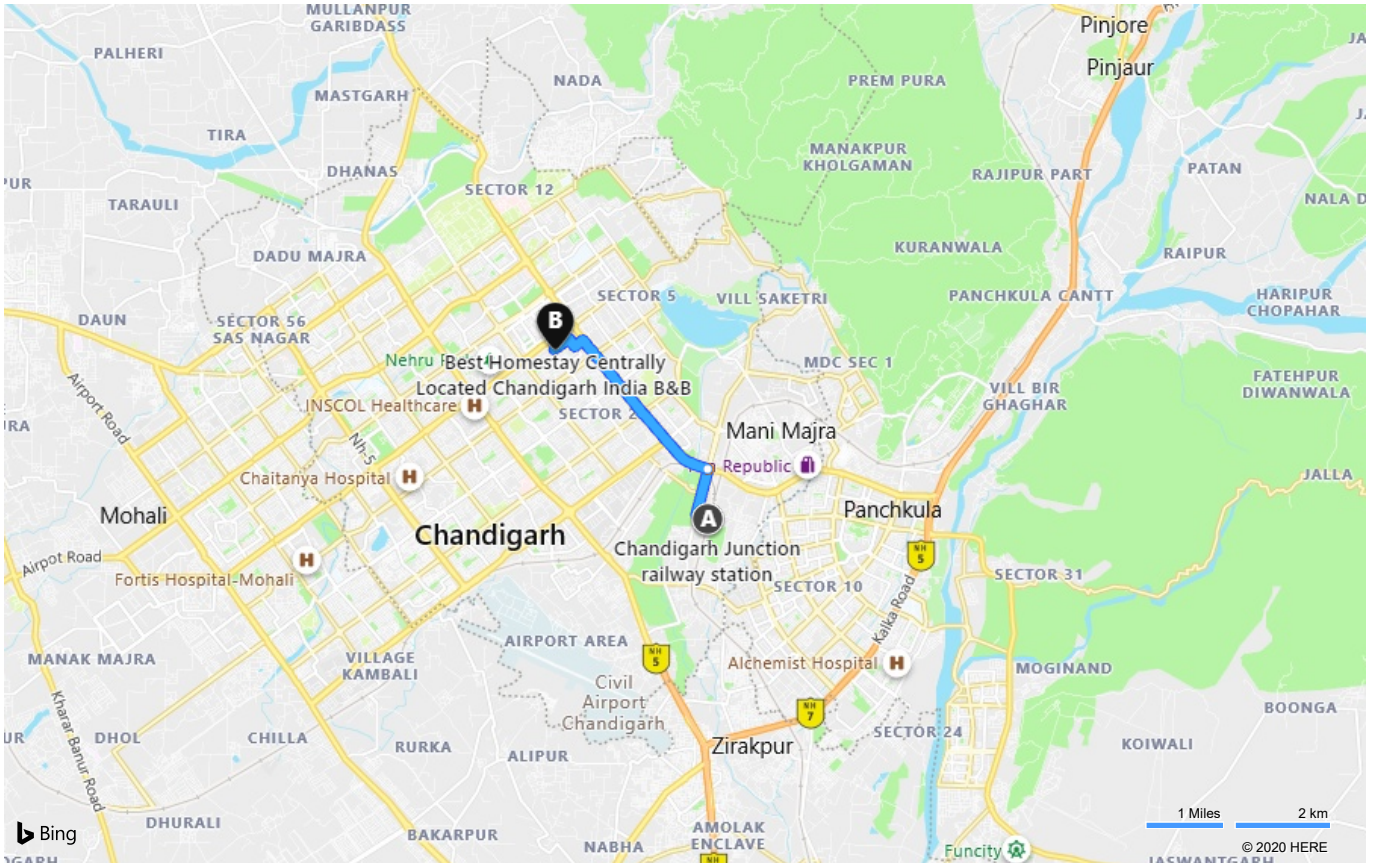

- A** Chandigarh Junction railway station, Daria, Chandigarh
- B** Best Homestay Centrally Located Chandigarh India B&B, House NO-136, Sector-18 A, 2nd (Top Floor), Near Christ Church Sector-18, Chandigarh 160018

15 min , 6.2 km
 Light traffic
 Via railway station Road, Madhya Marg

A Chandigarh Junction railway station

↑	1.	Leave (west)	14 m
↘	2.	Turn right	28 m
↙	3.	Turn left towards railway station Road / Relave Steshan Road	0.2 km
↘	4.	Turn right on to railway station Road / Relave Steshan Road	1.0 km
↙	5.	Turn left on to Madhya Marg / Madhy Marg ▲ Moderate Congestion	1.9 km
↻	6.	Pass through 3 roundabouts, remaining on Madhya Marg / Madhy Marg	1.8 km
↙	7.	Bear left on to service Road	0.3 km
↙	8.	Turn left	0.2 km
↘	9.	Turn right	0.2 km
↙	10.	Turn left	0.4 km
	11.	Arrive The last intersection is service Road If you reach Sector 18 Road, you've gone too far	

B Best Homestay Centrally Located Chandigarh India B&B

A Chandigarh Junction railway station, Dari...

B Best Homestay Centrally Located Chandig...

These directions are subject to the Microsoft® Service Agreement and are for informational purposes only. No guarantee is made regarding their completeness or accuracy. Construction projects, traffic, or other events may cause actual conditions to differ from these results. Map and traffic data © 2020 HERE™.