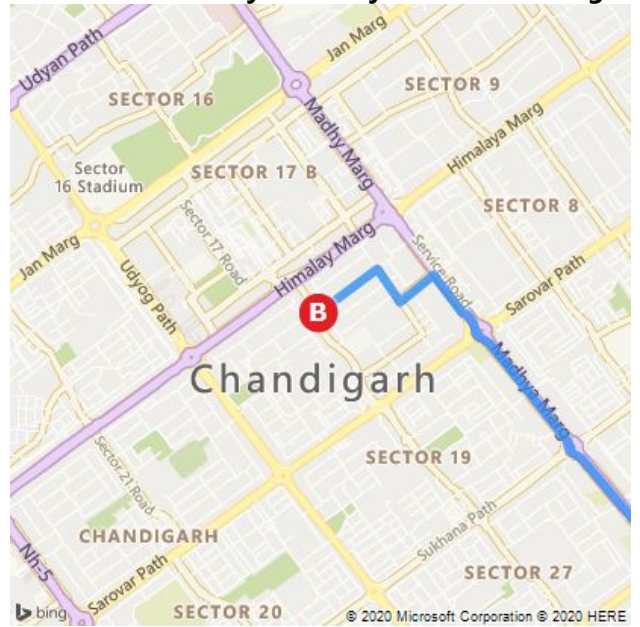

- A** Chandigarh Junction railway station, Daria, Chandigarh
- B** Best Homestay Centrally Located Chandigarh India B&B, House NO-136, Sector-18 A, 2nd (Top Floor), Near Christ Church Sector-18, Chandigarh 160018

15 min , 6.2 km
 Light traffic
 Via railway station Road, Madhya Marg

A Chandigarh Junction railway station

↑	1.	Leave (west)	14 m
↘	2.	Turn right	28 m
↙	3.	Turn left towards railway station Road / Relave Steshan Road	0.2 km
↘	4.	Turn right on to railway station Road / Relave Steshan Road	1.0 km
↙	5.	Turn left on to Madhya Marg / Madhy Marg ▲ Moderate Congestion	1.9 km
↻	6.	Pass through 3 roundabouts, remaining on Madhya Marg / Madhy Marg	1.8 km
↙	7.	Bear left on to service Road	0.3 km
↙	8.	Turn left	0.2 km
↘	9.	Turn right	0.2 km
↙	10.	Turn left	0.4 km
	11.	Arrive The last intersection is service Road If you reach Sector 18 Road, you've gone too far	

B Best Homestay Centrally Located Chandigarh India B&B

A Chandigarh Junction railway station, Dari...

B Best Homestay Centrally Located Chandig...

These directions are subject to the Microsoft® Service Agreement and are for informational purposes only. No guarantee is made regarding their completeness or accuracy. Construction projects, traffic, or other events may cause actual conditions to differ from these results. Map and traffic data © 2020 HERE™.